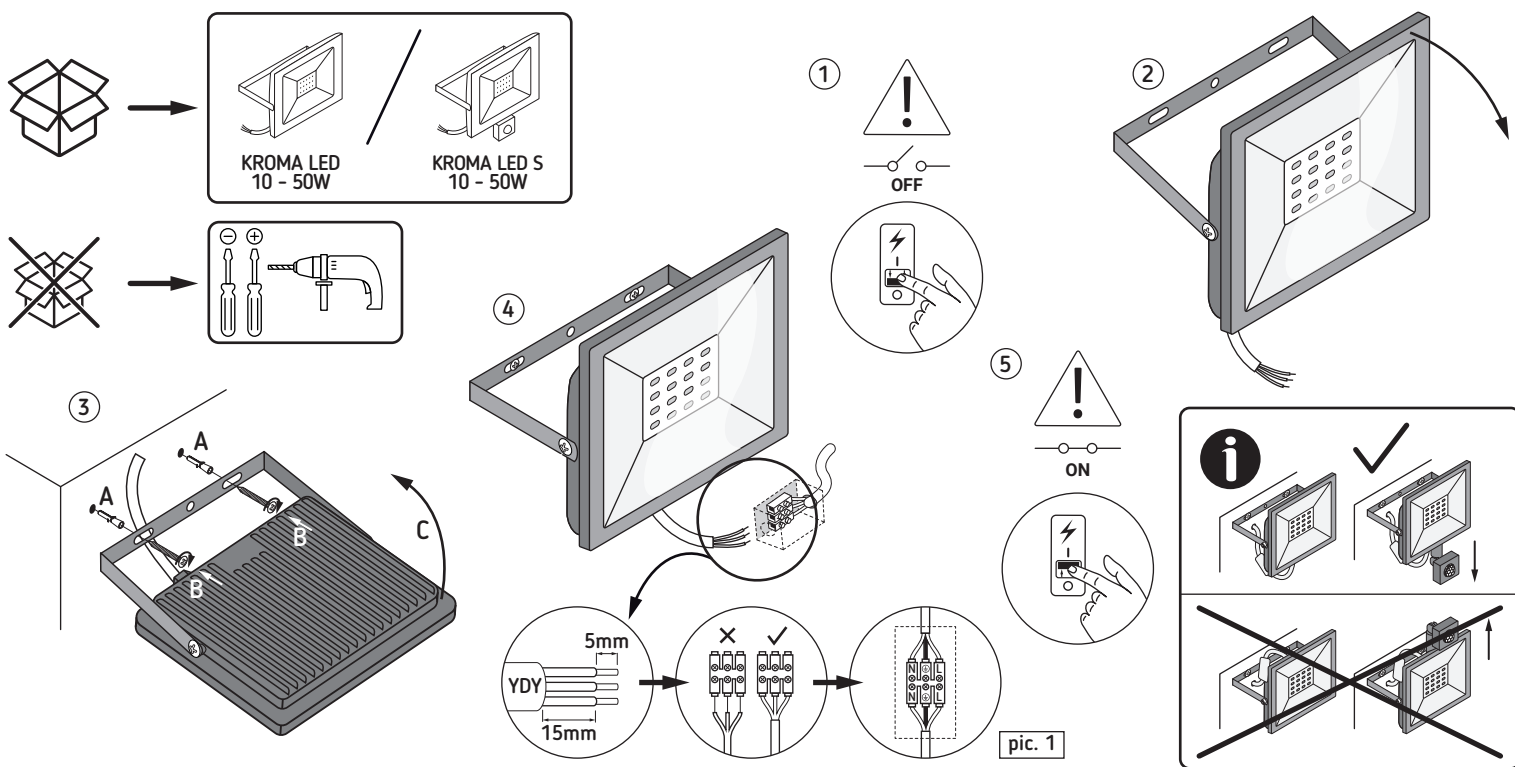

KROMA LED 10W GREY CW	850 lm	850 lm	 A14-F	KROMA LED S 10W GREY CW	850 lm	850 lm	 A14-F
KROMA LED 10W GREY NW	870 lm	870 lm		KROMA LED S 10W GREY NW	870 lm	870 lm	
KROMA LED 20W GREY CW	1690 lm	1690 lm		KROMA LED S 20W GREY CW	1690 lm	1690 lm	
KROMA LED 20W GREY NW	1720 lm	1720 lm		KROMA LED S 20W GREY NW	1720 lm	1720 lm	
KROMA LED 30W GREY CW	2600 lm	2600 lm		KROMA LED S 30W GREY CW	2600 lm	2600 lm	
KROMA LED 30W GREY NW	2660 lm	2660 lm		KROMA LED S 30W GREY NW	2660 lm	2660 lm	
KROMA LED 50W GREY CW	4320 lm	4320 lm		KROMA LED S 50W GREY CW	4320 lm	4320 lm	
KROMA LED 50W GREY NW	4420 lm	4420 lm		KROMA LED S 50W GREY NW	4420 lm	4430 lm