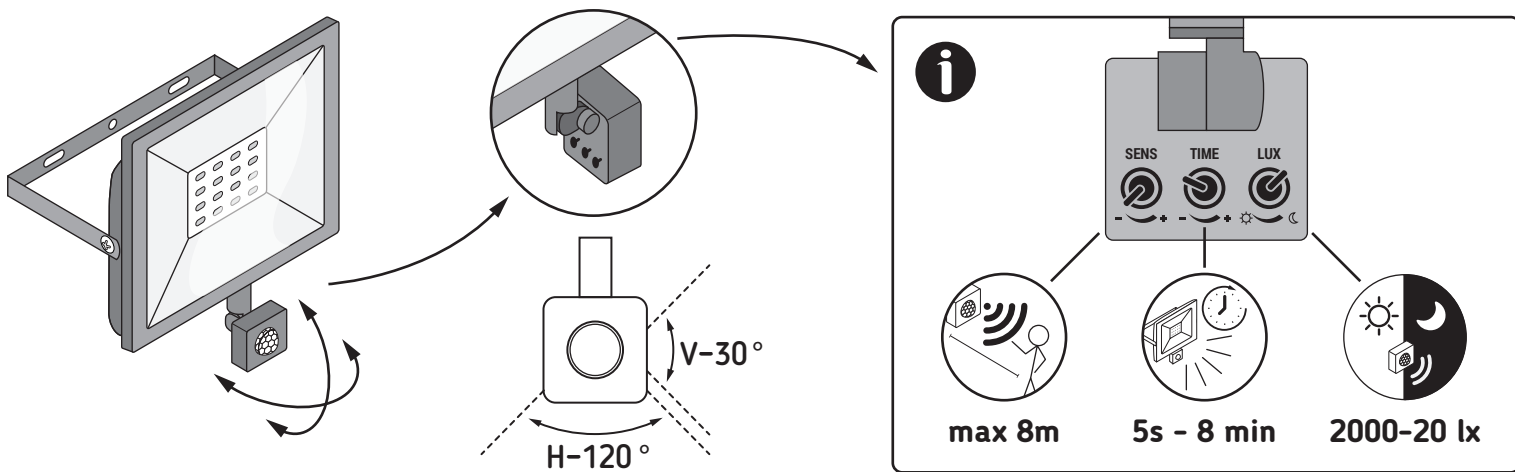

KROMA LED 10W GREY CW	850 lm	850 lm	 A14-F	KROMA LED S 10W GREY CW	850 lm	850 lm	 A14-F
KROMA LED 10W GREY NW	870 lm	870 lm		KROMA LED S 10W GREY NW	870 lm	870 lm	
KROMA LED 20W GREY CW	1690 lm	1690 lm		KROMA LED S 20W GREY CW	1690 lm	1690 lm	
KROMA LED 20W GREY NW	1720 lm	1720 lm		KROMA LED S 20W GREY NW	1720 lm	1720 lm	
KROMA LED 30W GREY CW	2600 lm	2600 lm		KROMA LED S 30W GREY CW	2600 lm	2600 lm	
KROMA LED 30W GREY NW	2660 lm	2660 lm		KROMA LED S 30W GREY NW	2660 lm	2660 lm	
KROMA LED 50W GREY CW	4320 lm	4320 lm		KROMA LED S 50W GREY CW	4320 lm	4320 lm	
KROMA LED 50W GREY NW	4420 lm	4420 lm		KROMA LED S 50W GREY NW	4420 lm	4430 lm